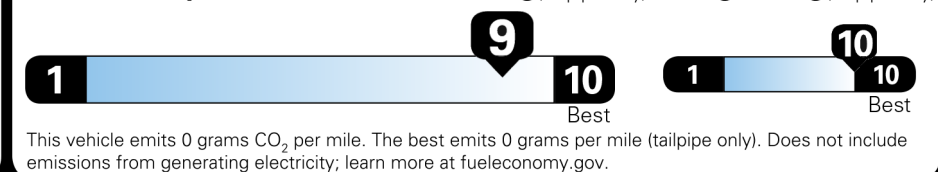

Not Original - Copy

Created on 2026-04-02 10:20:50 (UTC)

EPA DOT Fuel Economy and Environment

You save \$5,000 in fuel costs over 5 years compared to the average new vehicle.

Annual fuel COST

\$700

Fuel Economy & Greenhouse Gas Rating (tailpipe only) Smog Rating (tailpipe only)