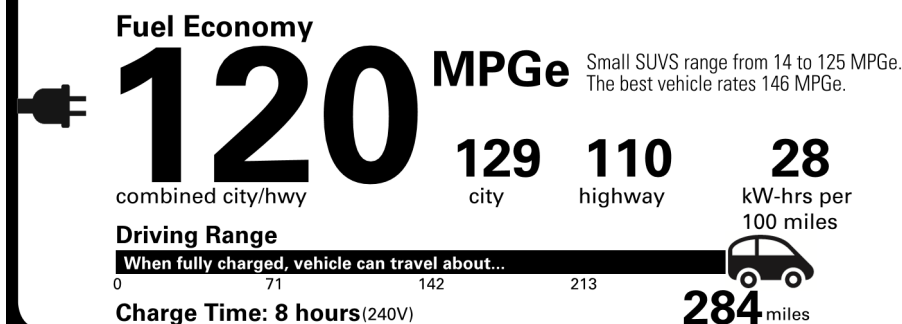

See Lexus.com/RZ for more details.

INSTALLED OPTIONS

BASE MANUFACTURER'S SUGGESTED RETAIL PRICE

\$48,200.00

- ** Cold Area Package: Headlamp Washers, Windshield Wiper De-Icer, Front Radiant Heater 375.00
- ** 20-in Alloy Wheels (Machined Finish) 1,140.00
- ** Technology Package: Digital Key (Requires Remote Connect Subscription; 3-Year Trial Included. 4G Network Dependent.), 10-in Head-Up Display, Digital Rearview Mirror 1,375.00
- ** All Weather Floor Protection: All Weather Cargo Mat, All Weather Floor Liners 350.00
- ** Black Badge Overlays 199.00
- ** Rear Bumper Applique 90.00
- ** Cargo Net 80.00
- ** Key Gloves 25.00
- ** Side Puddle Lamps 175.00

Not Original - Copy

Created on 2026-04-02 10:20:50 (UTC)

EPA DOT Fuel Economy and Environment

You save \$5,000 in fuel costs over 5 years compared to the average new vehicle.

Annual fuel COST

\$700

Fuel Economy & Greenhouse Gas Rating (tailpipe only) Smog Rating (tailpipe only)