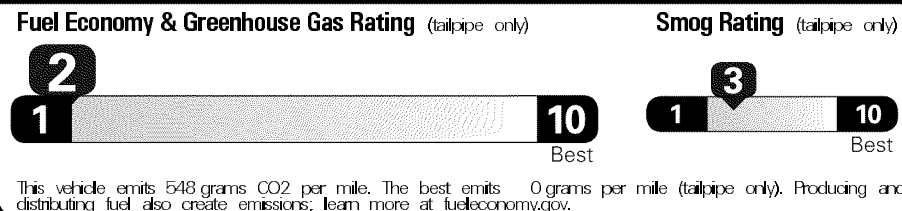

You spend $ 7,000

more in fuel costs over 5 years compared to the average new vehicle.

Annual fuel cost $ 2,800