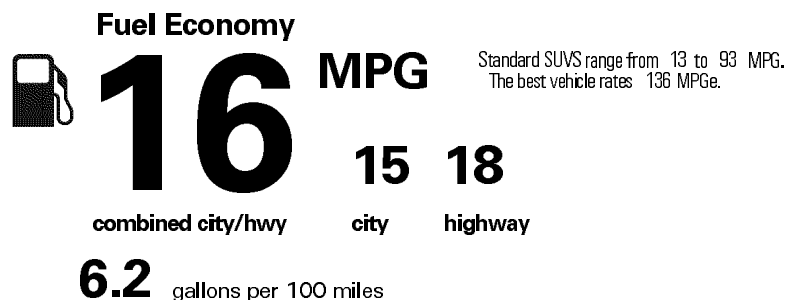

**MANUFACTURER'S SUGGESTED RETAIL PRICE**

- \*\* Driver Support Package w/Mark Levinson Audio, Pre-Collision System w/Driver Attention Monitor, Dynamic Radar Cruise Control, Lane Departure Alert, Intelligent High-Beam Headlamps, Wide-view Front and Side Monitor, Crawl Control (PKG MSRP VALUE OF \$4,340. DISCOUNT OF \$2,000) **2,340.00**
- \*\* Cargo Net/Cargo Mat/Wheel Locks & Key Gloves **260.00**
- \*\* Tow Hitch with Ball Mount **654.00**

**\$63,755.00**

Not Original - Copy

on 2019-06-13 05:21:38 (UTC)

**EPA DOT Fuel Economy and Environment**

**Gasoline Vehicle**

**You spend \$ 7,000**

**more in fuel costs over 5 years** compared to the average new vehicle.