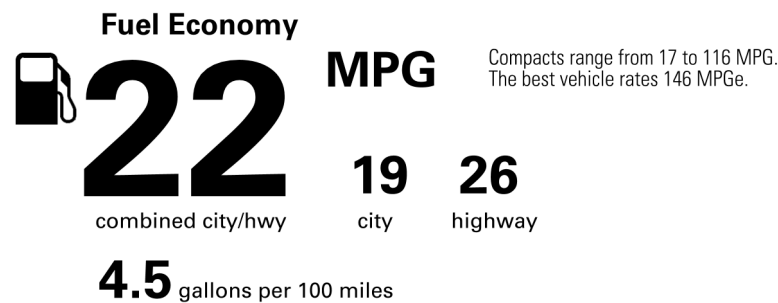

See Lexus.com/IS for more details.

INSTALLED OPTIONS
 BASE MANUFACTURER'S SUGGESTED RETAIL PRICE

	\$49,950.00
** Panoramic View Monitor, Intuitive Parking Assist with Auto Braking and Rear Cross-Traffic Braking	1,100.00
** Power Rear Sunshade	210.00
** F SPORT Handling Package: Adaptive Variable Suspension & Drive Mode Select with Sport S / S+ and Custom Modes	700.00
** Triple Beam LED Headlamps	1,250.00
** Mark Levinson(R) Premium Audio System	1,120.00
** Premium Paint	500.00
** Power Moonroof	1,100.00
** Technology Package: Front Cross-Traffic Alert, Lane Change Assist, and Traffic Jam Assist (Requires Drive Connect Subscription; 3-Year Trial Included. 4G Network Dependent.)	620.00
** All Weather Floor Mats and Trunk Tray	330.00
** Black Badge Overlays	99.00
** Illuminated Trunk Sill	450.00
** Cargo Net	59.00
** Key Glove	25.00
** Wheel Locks	99.00

Not Original Copy

Created on 2026-04-13 10:22:57 (UTC)

EPA DOT Fuel Economy and Environment

Gasoline Vehicle

You spend \$5,750
 more in fuel costs over 5 years compared to the average new vehicle.

Annual fuel COST
\$2,850