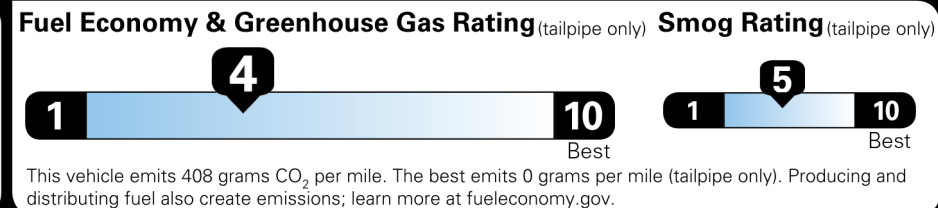

Not Original Copy

Created on 2026-04-13 10:22:57 (UTC)

EPA DOT Fuel Economy and Environment

Gasoline Vehicle

You spend \$5,750
 more in fuel costs over 5 years compared to the average new vehicle.

Annual fuel COST
\$2,850