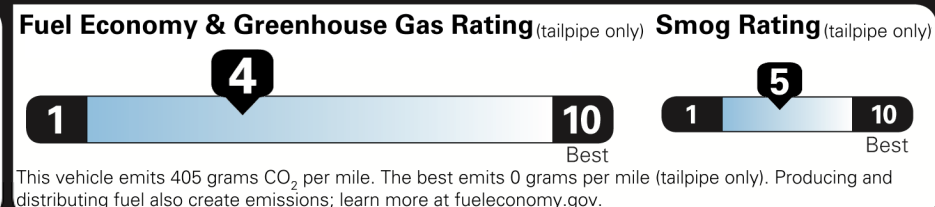

\$46,470.00

Not Original Copy

Created on 2020-12-23 18:59:40 (UTC)

EPA DOT Fuel Economy and Environment

Gasoline Vehicle

Fuel Economy

22 MPG
 combined city/hwy

19 MPG
 city

26 MPG
 highway

4.5 gallons per 100 miles

Small SUVs range from 16 to 120 MPG. The best vehicle rates 141 MPGe.

You spend \$1,750
 more in fuel costs over 5 years compared to the average new vehicle.

Annual fuel cost \$1,850