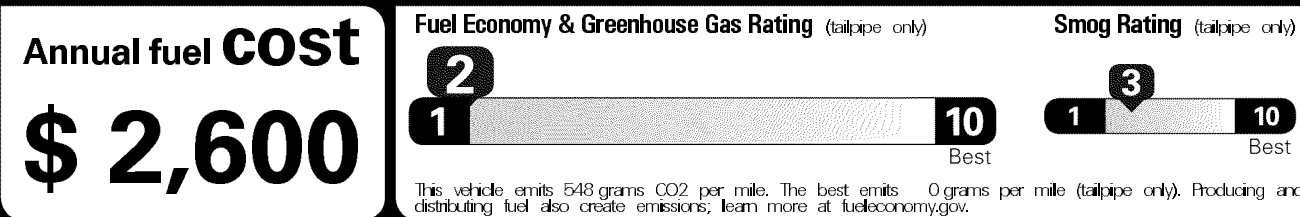

\$51,855.00

Not Original - Copy

Created on 2017-12-29 06:56:21 (UTC)

EPA DOT Fuel Economy and Environment

Gasoline Vehicle

You spend \$ 6,250
 more in fuel costs over 5 years compared to the average new vehicle.