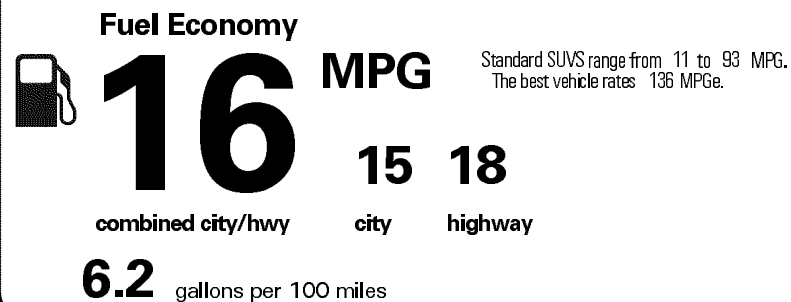

MANUFACTURER'S SUGGESTED RETAIL PRICE

- ** Blind Spot Monitor with Rear Cross-Traffic Alert power retracting/auto-dimming outer mirrors 800.00
- ** Headlamp washers 100.00
- ** Premium Package: 4,445.00
 Mahogany wood trim, rain-sensing wipers, windshield de-icer, LED foglamps, 18" Split-six spoke alloy wheels, Intuitive Parking Assist, Heated/Ventilate Front Seats, Heated outboard 2nd row seats, 3-zone automatic climate control, Navigation Package
- ** Mahogany wood & leather-trimmed steering wheel and shift knob 310.00
- ** All-Weather Floor Liners with Cargo Mat 248.00
- ** Tow Hitch with Ball Mount 654.00
- ** Exhaust Tip 129.00
- ** Cargo Net/Cargo Mat/Wheel Locks & Key Gloves 260.00

\$51,855.00

Not Original - Copy

Created on 2017-12-29 06:56:21 (UTC)

EPA DOT Fuel Economy and Environment

Gasoline Vehicle

You spend \$ 6,250
 more in fuel costs over 5 years compared to the average new vehicle.