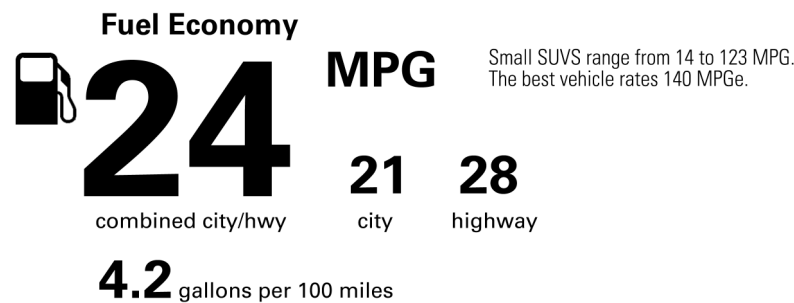

See Lexus.com for more details.

INSTALLED OPTIONS
 BASE MANUFACTURER'S SUGGESTED RETAIL PRICE

** Cold Area Package- Heated Steering Wheel, Wiper/Window De-icer	250.00
** Digital Rearview Mirror	200.00
** 20-in Alloy Wheels	1,310.00
** Triple Beam Headlamps w/Washers & Cornering Lamps	850.00
** Premium Paint	500.00
** Panorama Moonroof	500.00
** Panoramic View Monitor, Lane Change Assist, Front Cross Traffic Alert	1,070.00
** AWFL / Cargo Mat	330.00
** Activity Mount	390.00
** Illuminated Door Sills	460.00
** Illuminated Cargo Sills	300.00
** Rear Puddle Lamp	150.00

\$48,955.00

Not Original - Copy

Created on 2023-05-16 20:22:34 (UTC)

EPA DOT Fuel Economy and Environment

Gasoline Vehicle

You spend \$3,750
 more in fuel costs over 5 years compared to the average new vehicle.