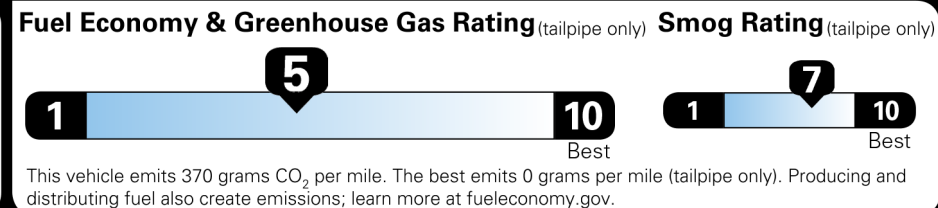

You spend $3,750
more in fuel costs over 5 years compared to the average new vehicle.

Annual fuel cost $2,700