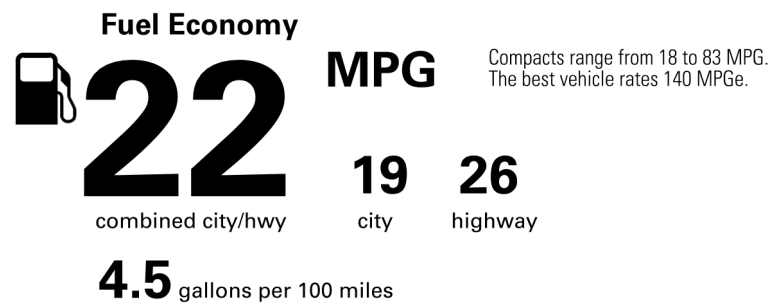

See Lexus.com/IS for more details.

INSTALLED OPTIONS

BASE MANUFACTURER'S SUGGESTED RETAIL PRICE

\$46,510.00

- ** Panoramic View Monitor and Intuitive Parking Assist with Auto Braking 1,365.00
- ** Memory Package: Power Tilt & Telescopic Steering Column and Lexus Memory System for Driver's seat, Outside Mirrors and Steering Wheel 575.00
- ** Navigation System with 10.3 Touchscreen Display Dynamic Nav 3-Year Trial, Destination Assist 3-year Trial, Dynamic Voice Command (Requires Enform Trial/Subscription). 4G Network Dependent. 1,670.00
- ** Premium Paint 500.00
- ** Power Moonroof 1,100.00

Not Original - Copy

Created on 2023-12-28 11:04:52 (UTC)

EPA DOT Fuel Economy and Environment

Gasoline Vehicle

You spend \$5,000
 more in fuel costs over 5 years compared to the average new vehicle.

Annual fuel COST
\$2,950