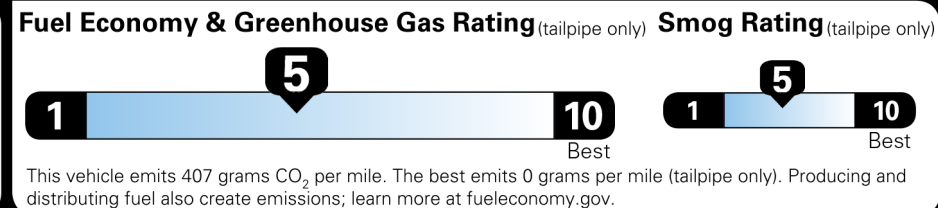

Not Original - Copy

Created on 2023-12-28 11:04:52 (UTC)

EPA DOT Fuel Economy and Environment

Gasoline Vehicle

You spend \$5,000
 more in fuel costs over 5 years compared to the average new vehicle.

Annual fuel COST
\$2,950