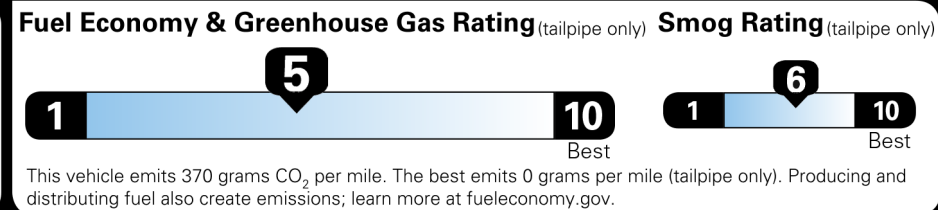

Not Original - Copy

Created on 2026-04-21 13:22:40 (UTC)

EPA DOT Fuel Economy and Environment

Gasoline Vehicle

You spend \$4,500
 more in fuel costs over 5 years compared to the average new vehicle.

Annual fuel cost \$2,600