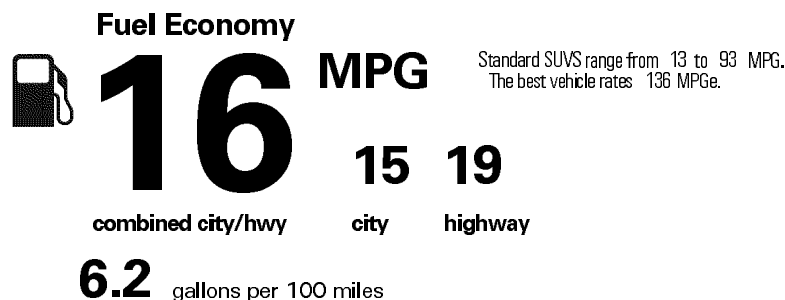

MANUFACTURER'S SUGGESTED RETAIL PRICE

- ** Headlamp Washers 100.00
- ** Premium Sport Design Package: 5,510.00
 - 19" Dark Gray Metallic Alloy Wheels, LED Foglamps, Rain-sensing Wipers, Windshield de-icer, Intuitive Parking Assist, Navigation Package, Gray Sapele Wood Trim, Heated/Ventilated Front Seats, Heated 2nd row Tilt/Slide Captain's Chairs, 3-zone Automatic Climate Control; Unique Lower Grill Surround, Front and Rear Bumper Spoilers, Scarlet Taillights, Dark Gray Exhaust Tip, Chrome Detail Side Mirrors
- ** Wood & Leather-Trimmed Steering Wheel 300.00
- ** All-Weather Floor Liners with Cargo Mat 345.00
- ** Cargo Net/Cargo Mat/Wheel Locks & Key Gloves 285.00

\$53,000.00

Not Original - Copy

Created on 2019-12-18 06:29:14 (UTC)

EPA DOT Fuel Economy and Environment

Gasoline Vehicle

You spend \$7,750 more in fuel costs over 5 years compared to the average new vehicle.