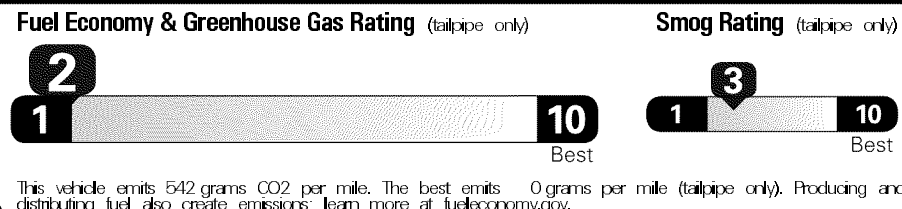

You spend $7,750 more in fuel costs over 5 years compared to the average new vehicle.

Annual fuel cost $3,050