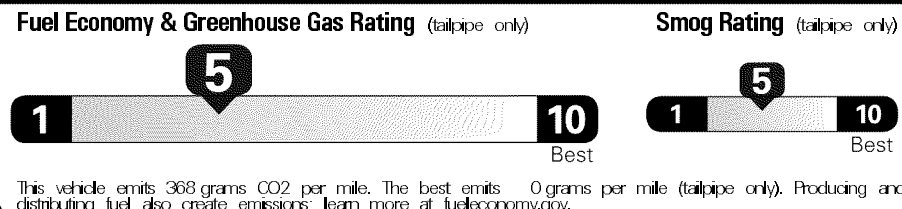

Actual results will vary for many reasons, including driving conditions and how you drive and maintain your vehicle. The average new vehicle gets 25 MPG and costs $9,000 to fuel over 5 years. Cost estimates are based on 15,000 miles per year at $3.30 per gallon. MPGe is miles per gasoline gallon equivalent. Vehicle emissions are a significant cause of climate change and smog.

fueleconomy.gov
Calculate personalized estimates and compare vehicles

SUB-TOTAL $42,983.00
DELIVERY, PROCESSING AND HANDLING FEE 975.00
TOTAL $43,958.00

GOVERNMENT 5-STAR SAFETY RATINGS

Overall Vehicle Score ★★★★★
Based on the combined ratings of frontal, side and rollover. Should ONLY be compared to other vehicles of similar size and weight.

Frontal Crash
Driver Passenger ★★★★★
Based on the risk of injury in a frontal impact. Should ONLY be compared to other vehicles of similar size and weight.

Side Crash
Front seat Rear seat ★★★★★
Based on the risk of injury in a side impact.

Rollover ★★★★★
Based on the risk of rollover in a single-vehicle crash.

APPLICABLE FEDERAL TAXES NOT INCLUDED

Manufacturer's suggested retail price includes manufacturer's recommended pre-delivery service.
License and title fees, state, local and applicable federal taxes, and dealer installed options and accessories are not included in the manufacturer's suggested retail price.
LEXUS NEW VEHICLE LIMITED WARRANTY
Limited warranty coverage highlights include
^ 4YR / 50000 mile basic coverage
^ 6YR / 70000 mile powertrain coverage
^ 6YR / Unlimited mile corrosion perforation warranty
See your Warranty and Services Guide for details.
LEXUS IS PLEASED TO OFFER THE FOLLOWING OWNER SUPPORT PACKAGE WITH EACH NEW LEXUS
^ 24 hour, 365 day/yr. roadside assistance plan
^ Complimentary 1st and 2nd scheduled maintenance services
^ Lodging for emergency breakdown 100 miles from home
An extended service contract may be available for this vehicle. Ask dealer for details

236D53 273 DL33 3526 L598

Star ratings range from 1 to 5 stars (★★★★★) with 5 being the highest.
Source: National Highway Traffic Safety Administration (NHTSA)
www.safercar.gov or 1-888-327-4236