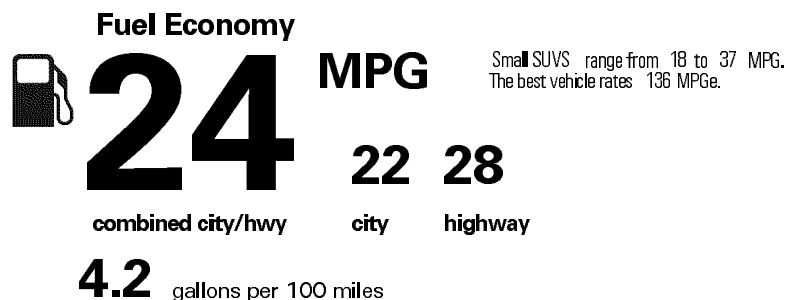

\$37,385.00

Not Original - Copy

Created on 2018-05-04 07:57:48 (UTC)

EPA DOT Fuel Economy and Environment

Gasoline Vehicle

You spend \$2,000
 more in fuel costs over 5 years compared to the average new vehicle.