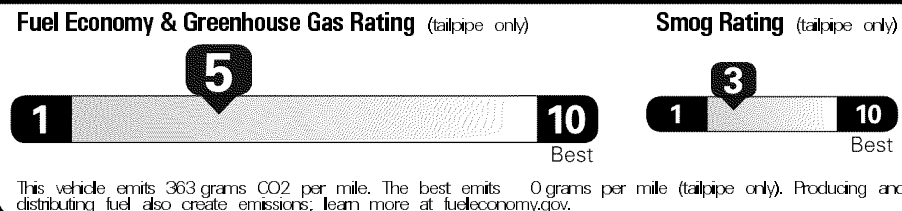

Actual results will vary for many reasons, including driving conditions and how you drive and maintain your vehicle. The average new vehicle gets 27 MPG and costs $6,750 to fuel over 5 years. Cost estimates are based on 15,000 miles per year at $2.80 per gallon. MPGe is miles per gasoline gallon equivalent. Vehicle emissions are a significant cause of climate change and smog.

fueleconomy.gov
Calculate personalized estimates and compare vehicles

SUB-TOTAL $44,957.00
DELIVERY, PROCESSING AND HANDLING FEE 995.00
TOTAL $45,952.00

GOVERNMENT 5-STAR SAFETY RATINGS

Overall Vehicle Score ★★★★★
Based on the combined ratings of frontal, side and rollover. Should ONLY be compared to other vehicles of similar size and weight.

Frontal Crash Driver Passenger ★★★★★
Based on the risk of injury in a frontal impact. Should ONLY be compared to other vehicles of similar size and weight.

Side Crash Front seat Rear seat ★★★★★
Based on the risk of injury in a side impact.

Rollover ★★★★★
Based on the risk of rollover in a single-vehicle crash.

APPLICABLE FEDERAL TAXES NOT INCLUDED

Manufacturer's suggested retail price includes manufacturer's recommended pre-delivery service.

License and title fees, state, local and applicable federal taxes, and dealer installed options and accessories are not included in the manufacturer's suggested retail price.

LEXUS NEW VEHICLE LIMITED WARRANTY
Limited warranty coverage highlights include
^ 4YR / 50000 mile basic coverage
^ 6YR / 70000 mile powertrain coverage
^ 6YR / Unlimited mile corrosion perforation warranty

See your Warranty and Services Guide for details.

LEXUS IS PLEASED TO OFFER THE FOLLOWING OWNER SUPPORT PACKAGE WITH EACH NEW LEXUS
^ 24 hour, 365 day/yr. roadside assistance plan
^ Complimentary 1st and 2nd scheduled maintenance services
^ Lodging for emergency breakdown 100 miles from home

An extended service contract may be available for this vehicle. Ask dealer for details

123B99 385 LK B1023 L004

Star ratings range from 1 to 5 stars (★★★★★) with 5 being the highest.
Source: National Highway Traffic Safety Administration (NHTSA)
www.safercar.gov or 1-888-327-4236