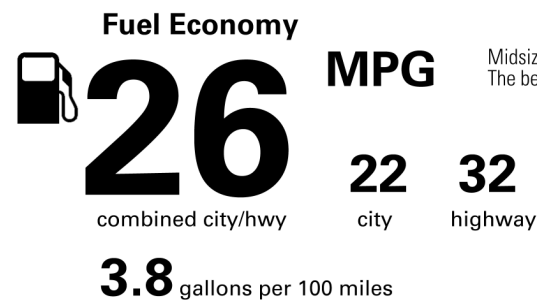

Not Original Copy

Created on 2021-10-11 20:55:25 (UTC)

EPA DOT Fuel Economy and Environment

Gasoline Vehicle

You spend \$250 more in fuel costs over 5 years compared to the average new vehicle.

Annual fuel cost \$1,350