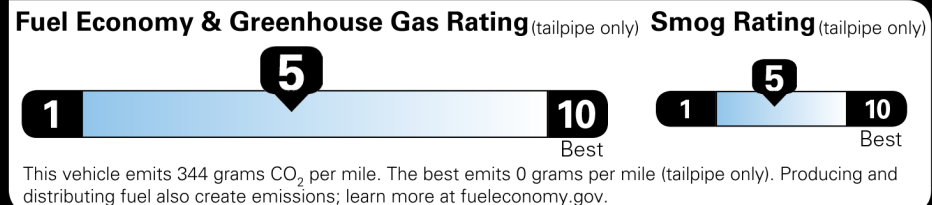

Not Original Copy

Created on 2021-10-11 20:55:25 (UTC)

EPA DOT Fuel Economy and Environment

Gasoline Vehicle

You spend \$250 more in fuel costs over 5 years compared to the average new vehicle.

Annual fuel cost \$1,350