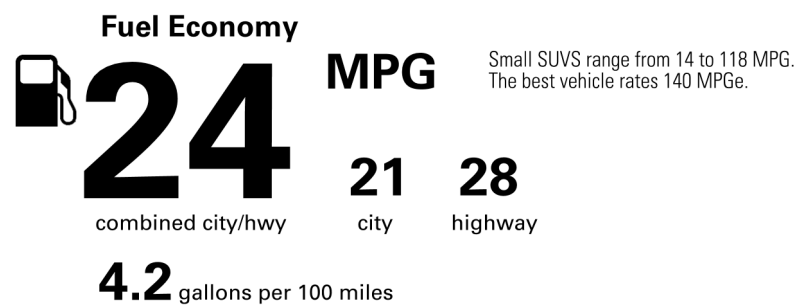

Not Original - Copy

Created on 2024-12-05 18:22:31 (UTC)

EPA DOT Fuel Economy and Environment

Gasoline Vehicle

You spend \$3,750 more in fuel costs over 5 years compared to the average new vehicle.

Annual fuel cost \$2,650