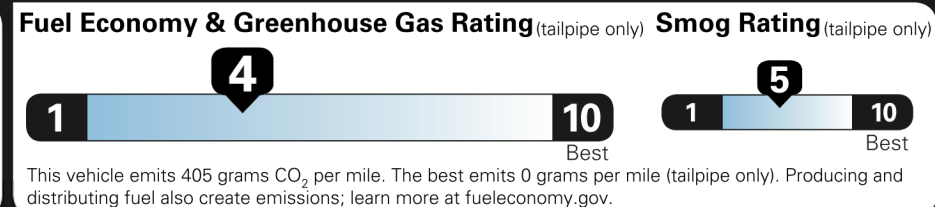

\$46,470.00

Not Original Copy

Created on 2021-02-04 06:58:38 (UTC)

EPA DOT Fuel Economy and Environment

Gasoline Vehicle

Fuel Economy

22 MPG
 combined city/hwy

19 MPG
 city

26 MPG
 highway

4.5 gallons per 100 miles

Small SUVs range from 16 to 125 MPG. The best vehicle rates 141 MPGe.

You spend \$1,750
 more in fuel costs over 5 years compared to the average new vehicle.

Annual fuel cost \$1,850